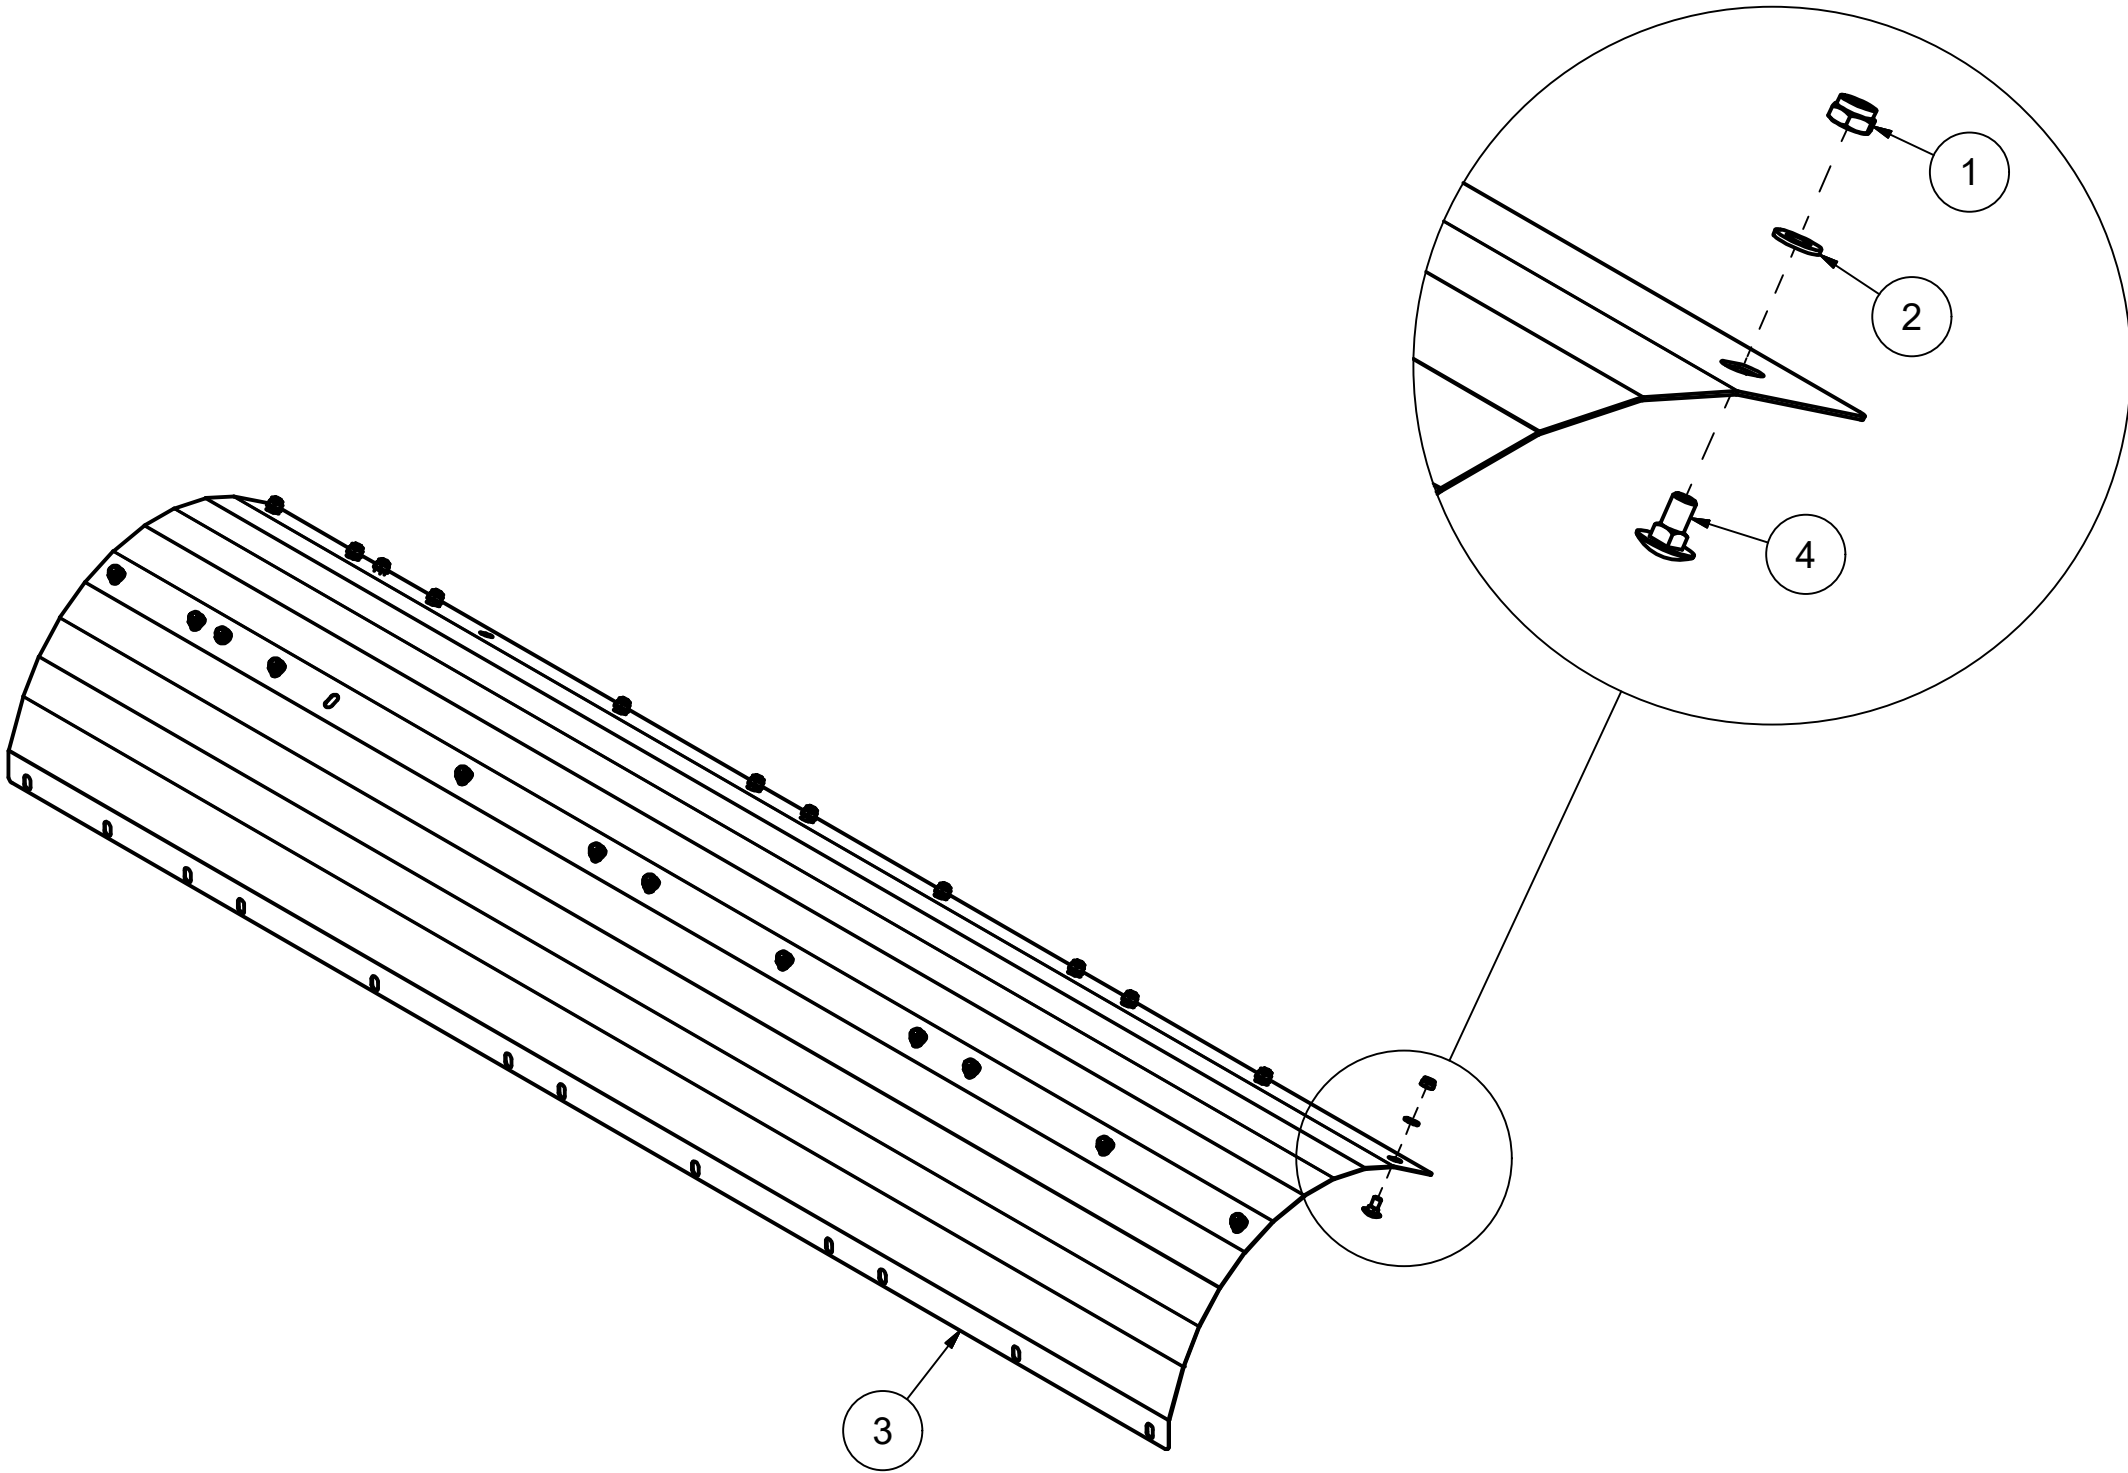

27208008 Protective cover

Pos	Qty	Article no	Designation
1	24	2483610	Locking nut M10 EIZn DIN 985
2	24	2531060	Washer M10 EIZn DIN 125
3	1	12710025	Protective cover
4	24	2344295	Locking screw M10x20 EIZn 8.8 DIN 603