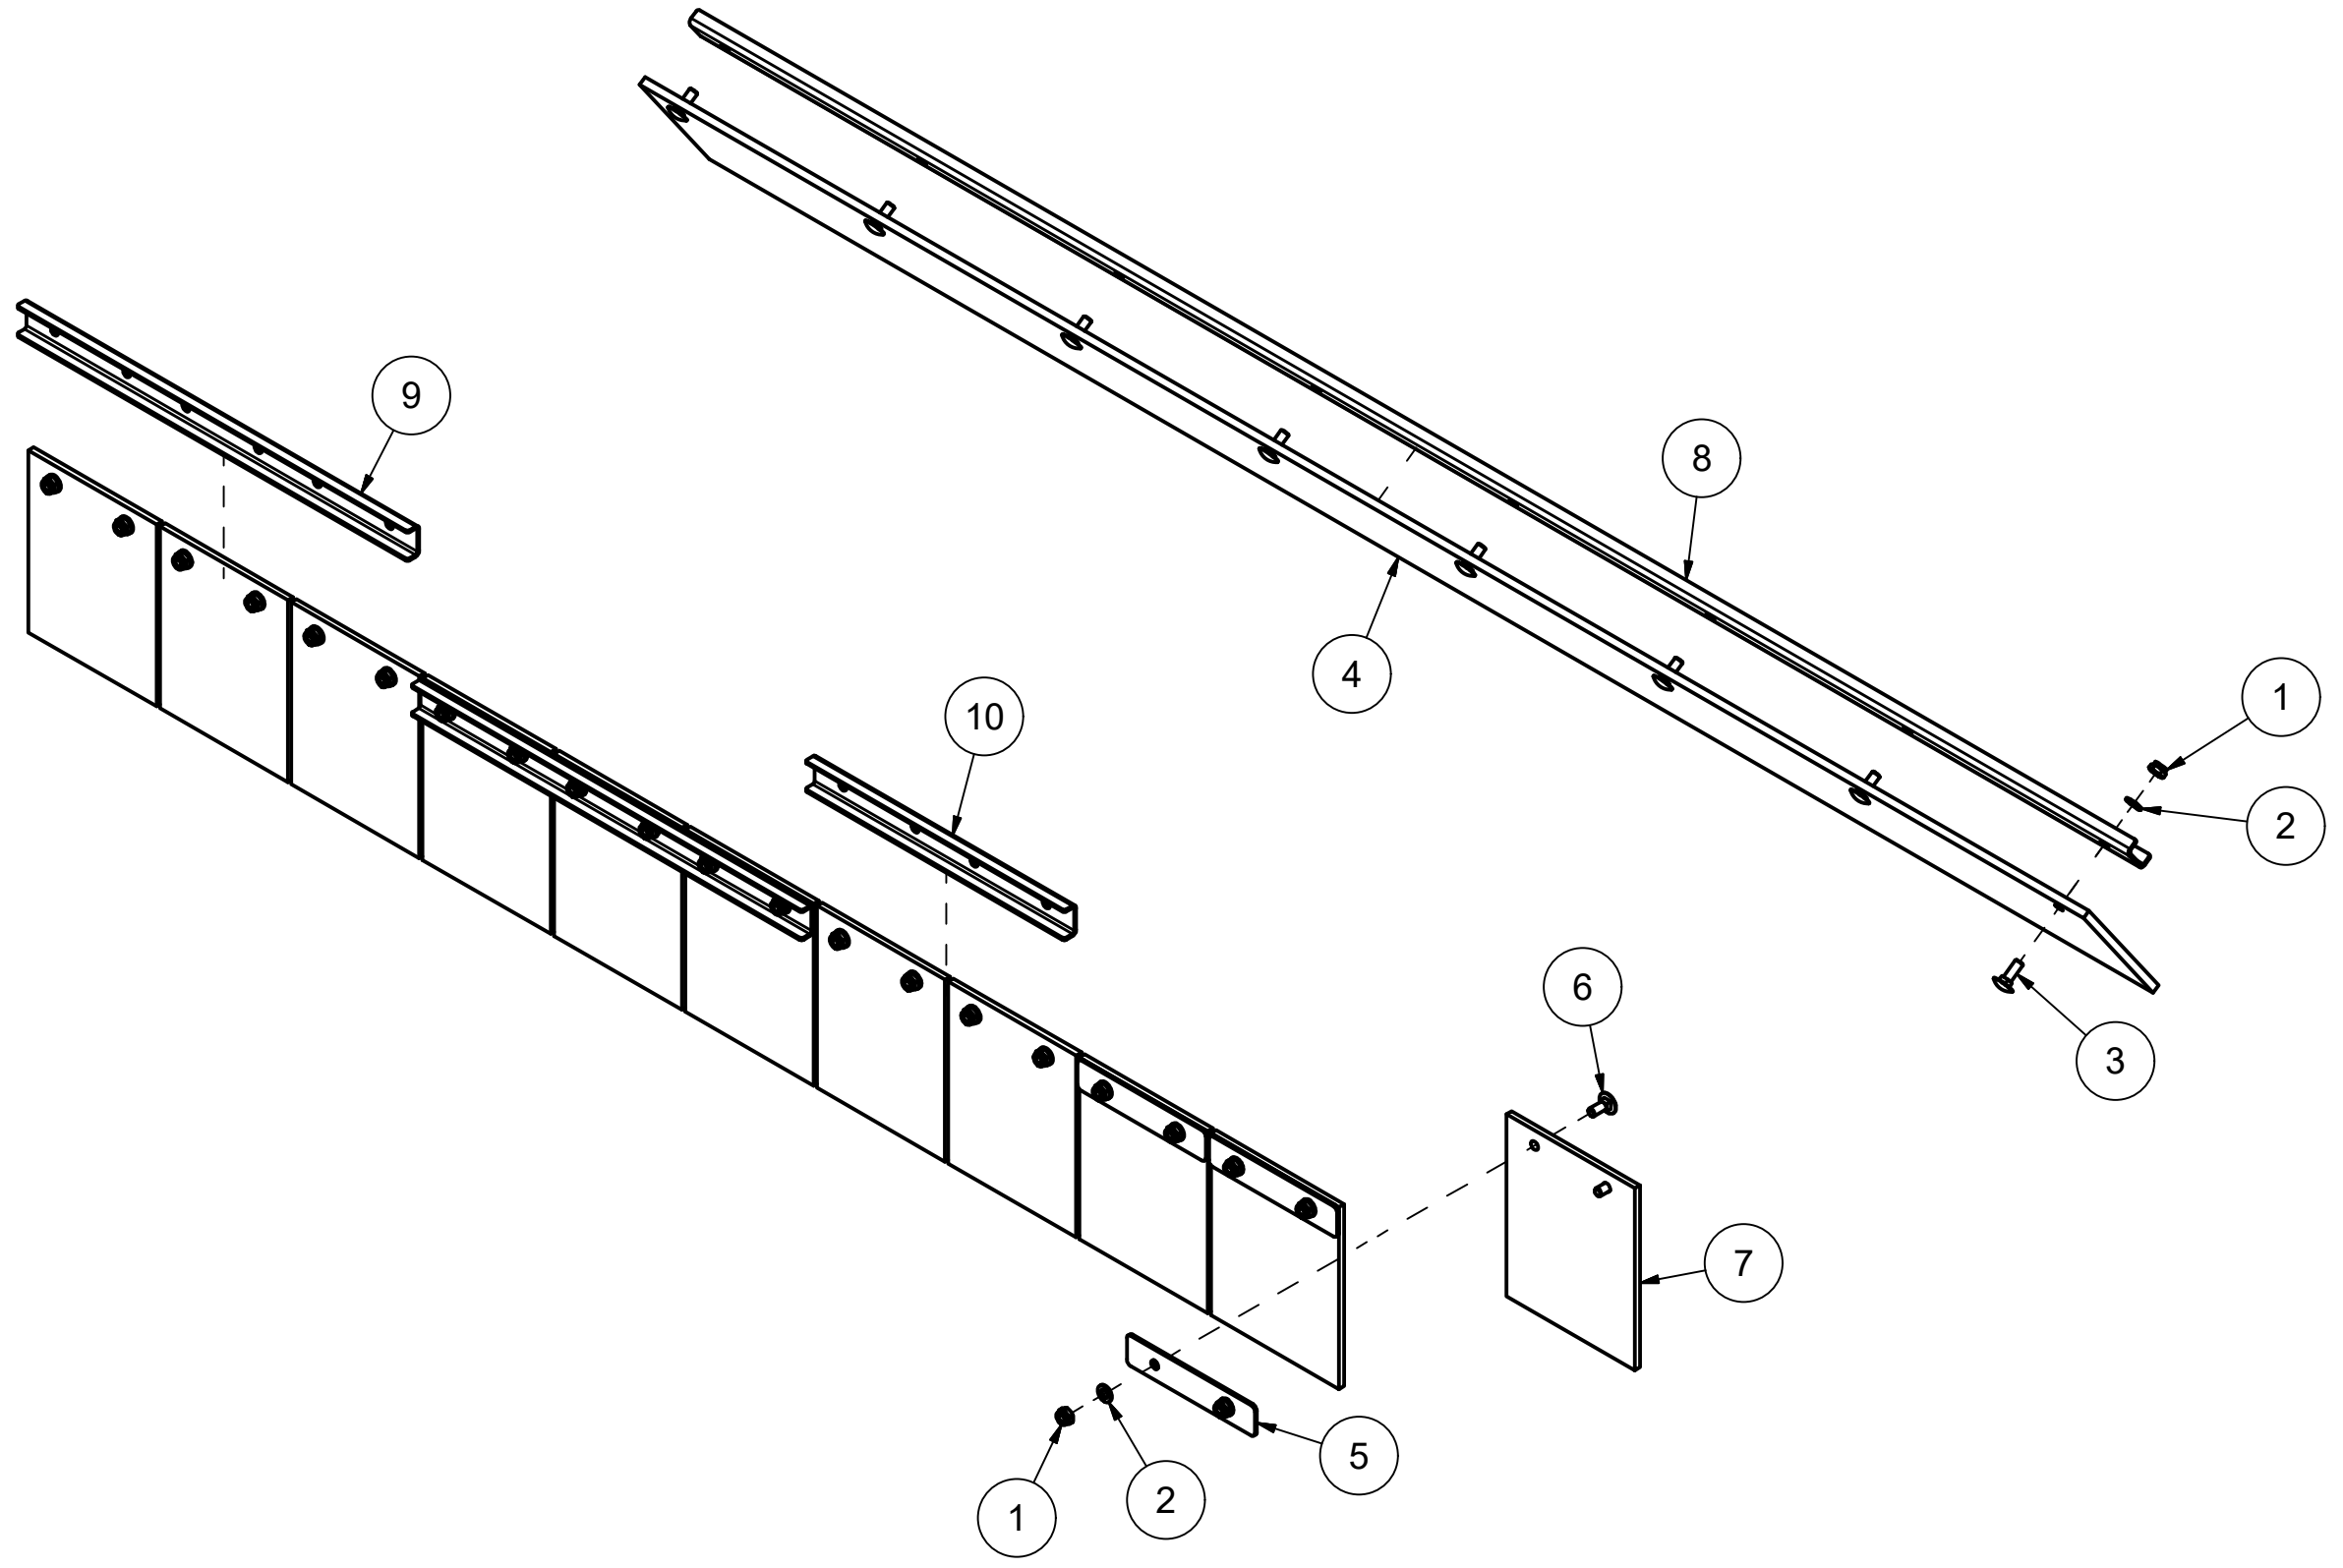

27208006 Protection

Pos	Qty	Article no	Designation
1	30	2483610	Locking nut M10 EIZn DIN 985
2	30	2531060	Washer M10 EIZn DIN 125
3	8	2344331	Locking screw M10x30 EIZn 8.8 DIN 603
4	1	2222164	Quantity regulating rubber plate
5	3	12720027	Fixing plate
6	22	2344330	Locking screw M10x25 EIZn 8.8 DIN 603
7	11	12720026	Rubber protection
8	1	12720053	Rail clamp
9	2	12720060	Rail clamp
10	1	12720062	Rail clamp